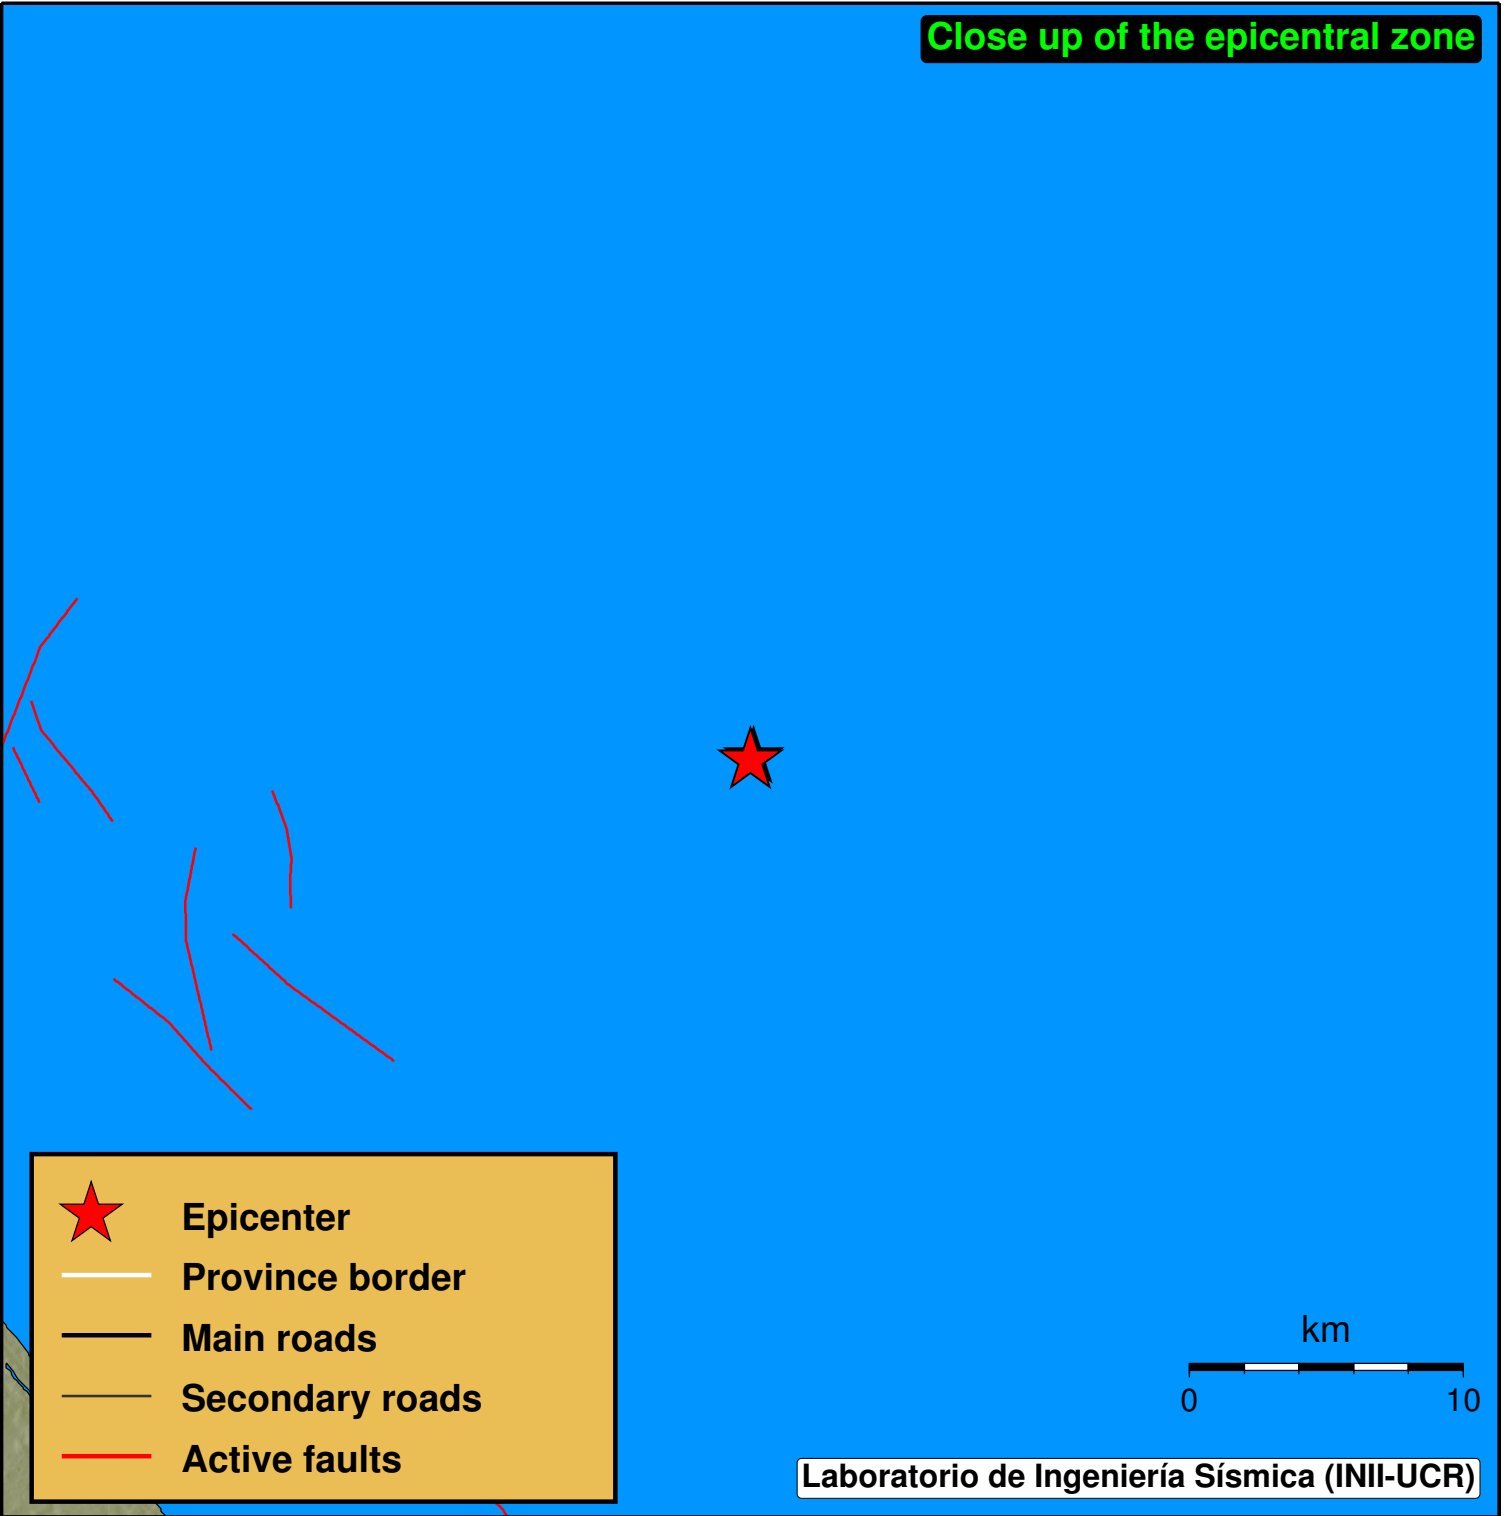

**Close up of the epicentral zone**

Date: 25-05-2012

Time: 19:30:15

Magnitude (Mw): 3.8

Depth (km): 41.0