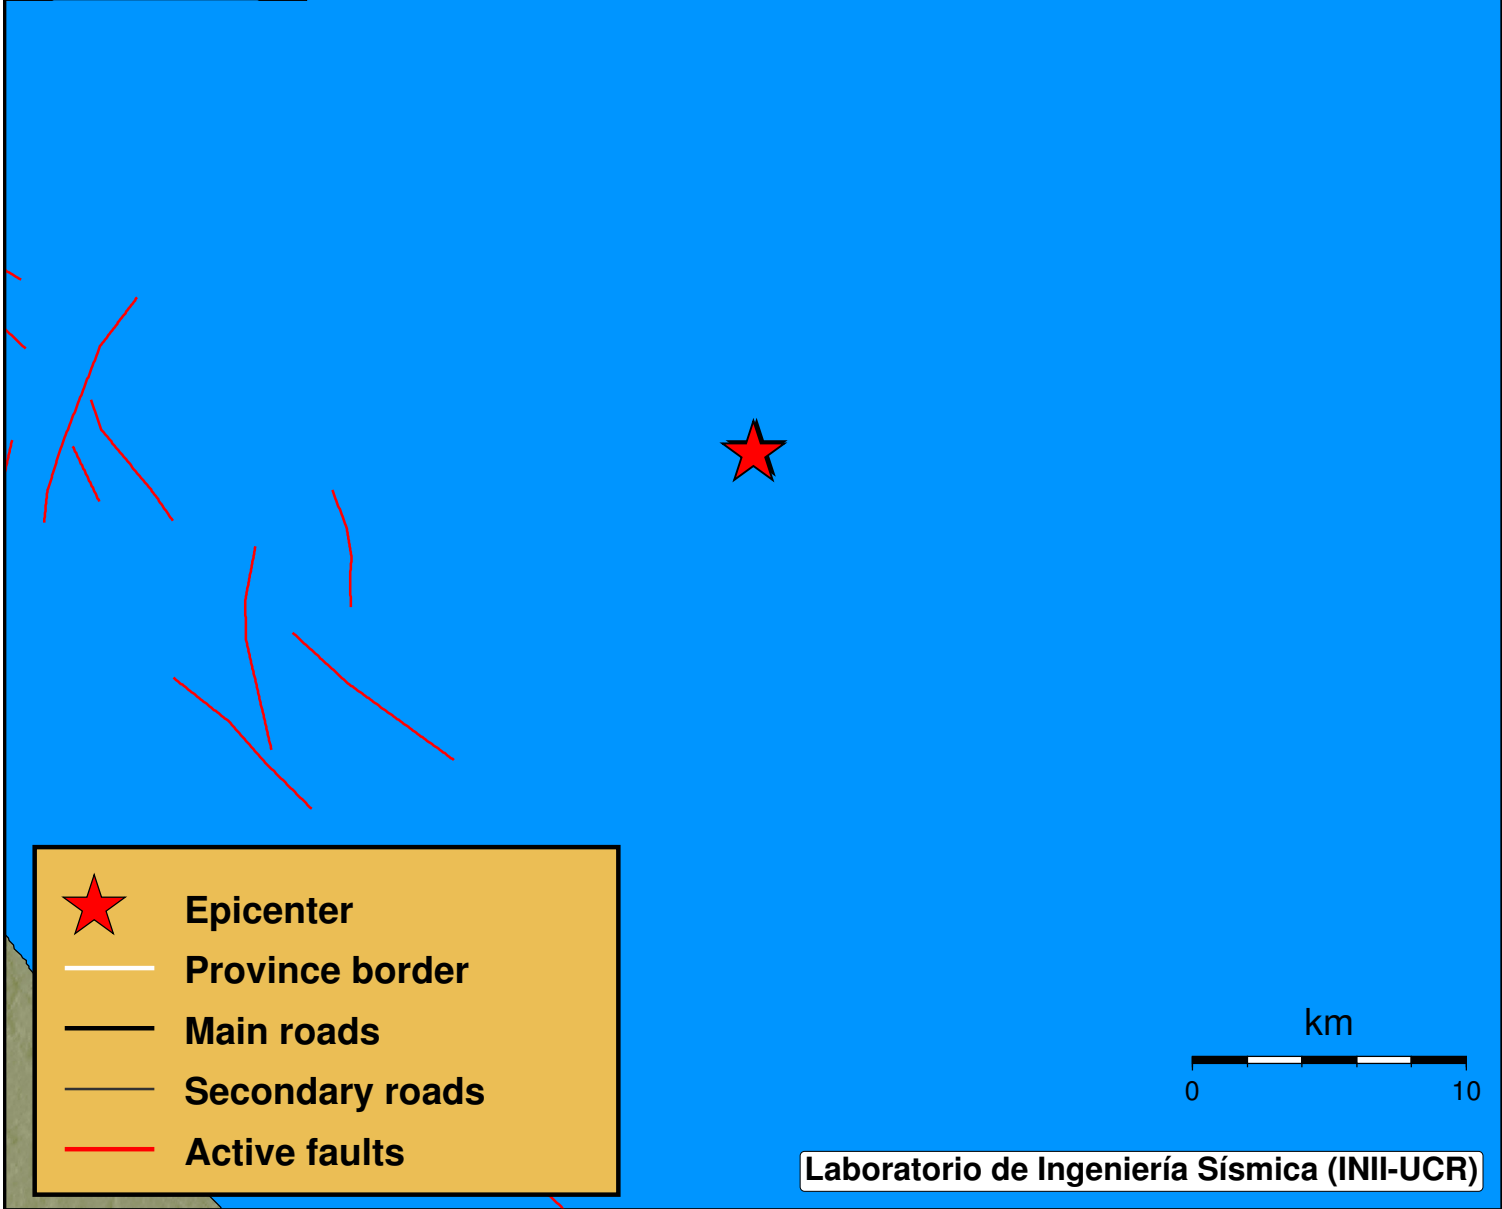

**Close up of the epicentral zone**

**Date: 14-12-2012**

**Time: 04:03:24**

**Magnitude (Mw): 3.7**

**Depth (km): 41.6**