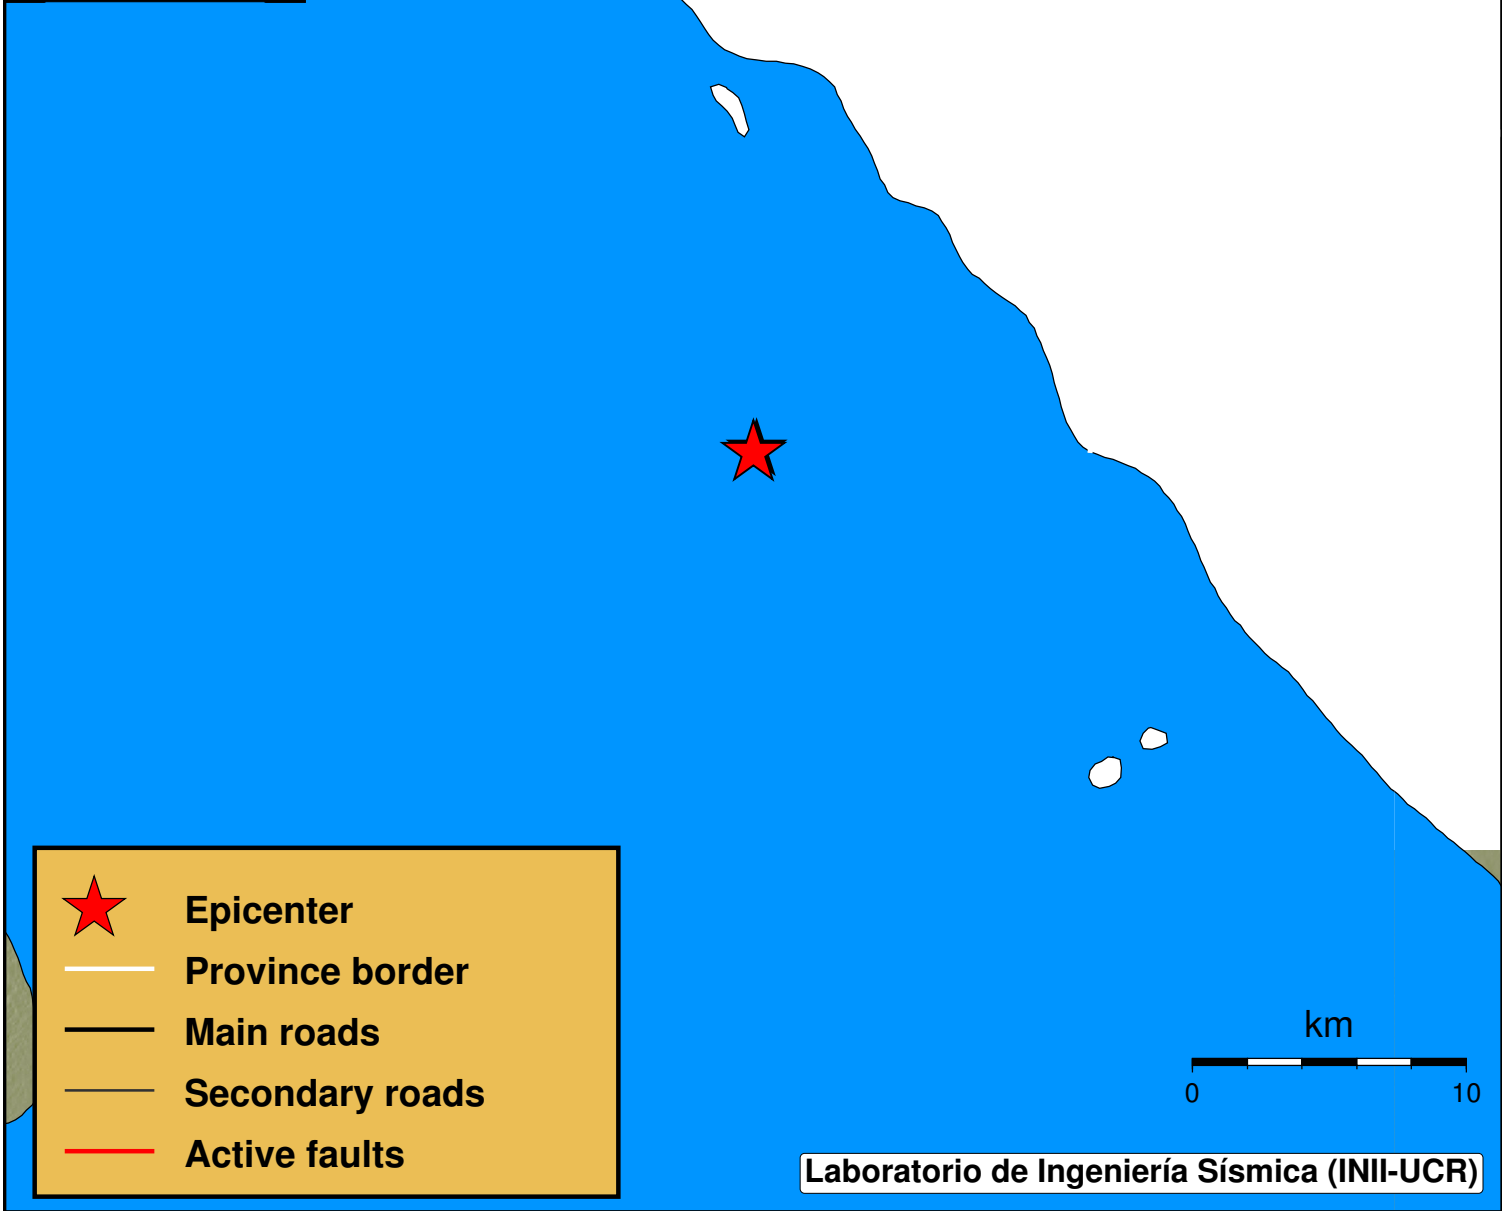

Close up of the epicentral zone

Date: 30-08-2014 Time: 04:31:43 Magnitude (Mw): 5.0 Depth (km): 9.8